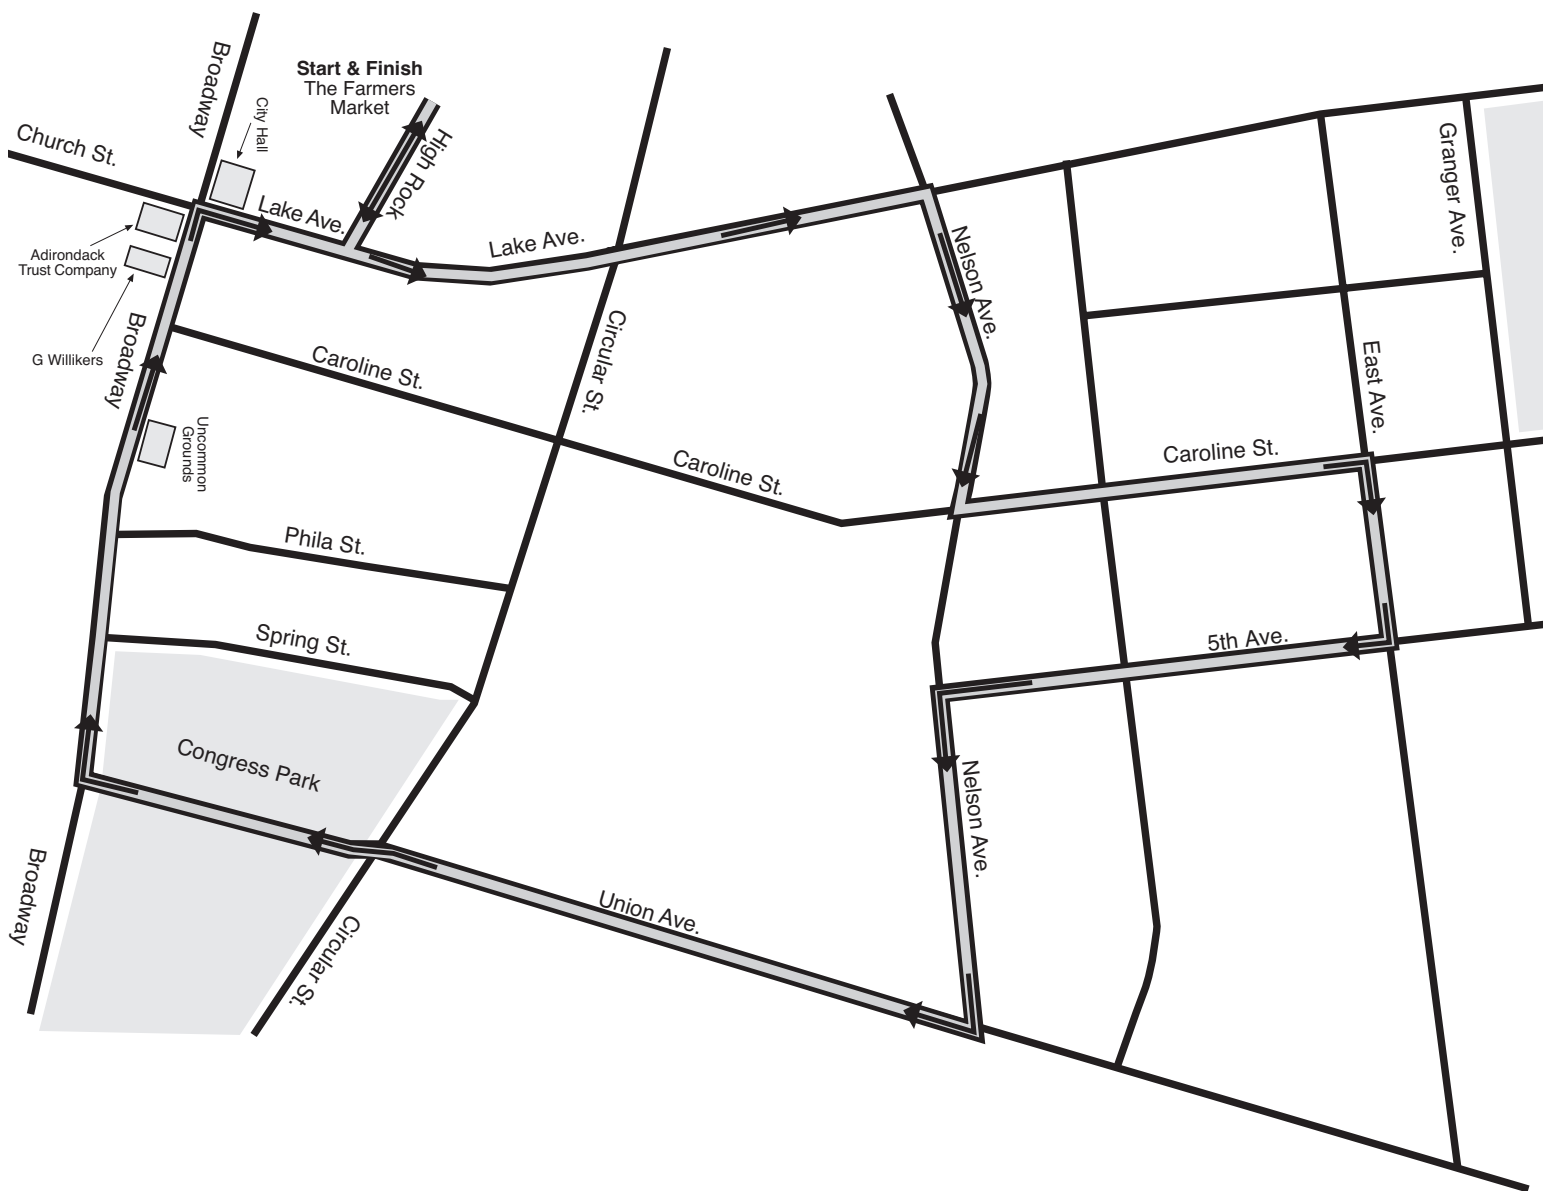

Team Billy Ride and Walk for Research

3 Mile Walk • 9:00 am Start

Start High Rock Ave. (Farmers Market)

Left Lake Ave. (cross at walk sign)

Right Nelson Ave. (cross at light)

Left Caroline St.

Right East Ave.

Right Fifth Ave.

Left Nelson Ave.

Right Union Ave.

Cross into Congress Park & through to Broadway

Right Broadway

Cross Lake Ave. to City Hall Side of street

Right on Lake Ave.

Straight Down hill to High Rock Ave.

Left on High Rock Ave. to Farmers Market

Obey all Traffic Rules. Stay on sidewalks and in crosswalks when possible.
Emergency - Call 911 or 518-813-0449, Cherie